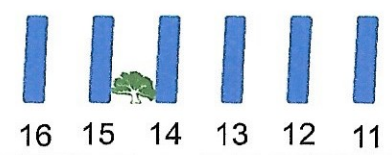

# Site #s on Electrical Boxes

walmart gate ↑

↑ walmart gate

Bluebonnet

Yellow Rose

Propane

Lone Star

- 30 amp short pull in
- 30/50 amp pull thru
- 30/50 amp back in