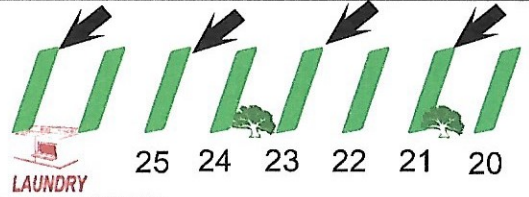

# Site #s on Electrical Boxes

walmart gate ↑

↑ walmart gate

Bluebonnet

Yellow Rose

Propane

Lone Star

- 30 amp short pull in
- 30/50 amp pull thru
- 30/50 amp back in