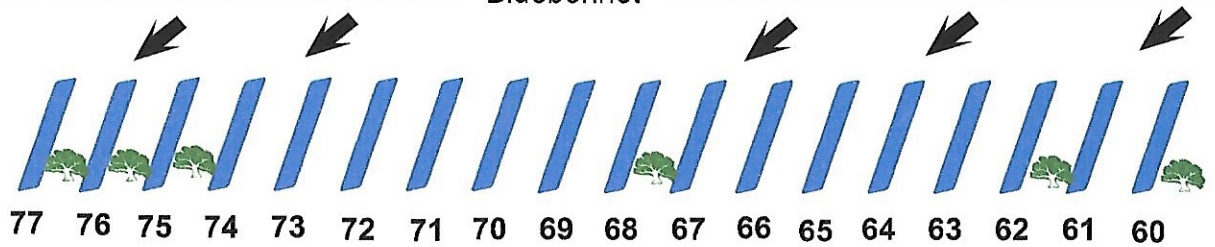

# Site #s on Electrical Boxes

walmart gate ↑

↑ walmart gate

Bluebonnet

Yellow Rose

Propane

Lone Star

- 30 amp short pull in
- 30/50 amp pull thru
- 30/50 amp back in