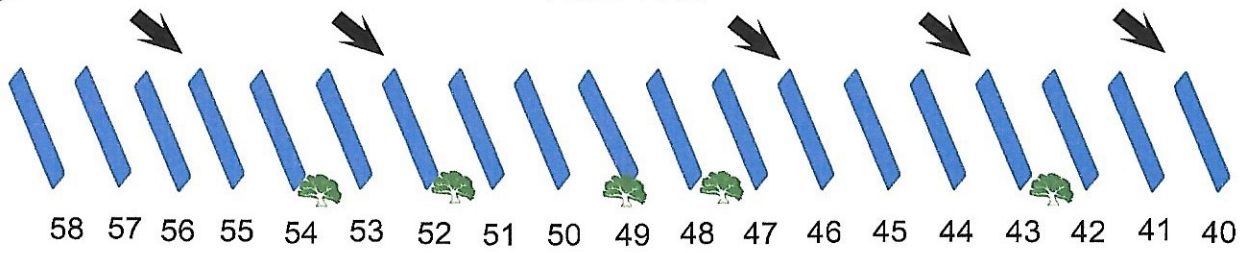

# Site #s on Electrical Boxes

walmart gate ↑

↑ walmart gate

Bluebonnet

Yellow Rose

Propane

Lone Star

- 30 amp short pull in
- 30/50 amp pull thru
- 30/50 amp back in