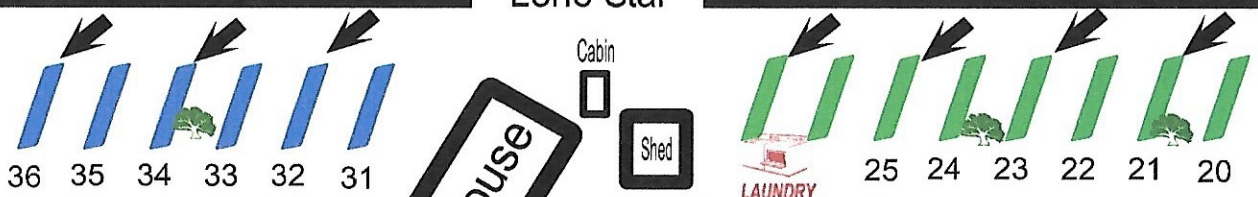

# Site #s on Electrical Boxes

walmart gate ↑

↑ walmart gate

Bluebonnet

Yellow Rose

Propane

Lone Star

- 30 amp short pull in
- 30/50 amp pull thru
- 30/50 amp back in