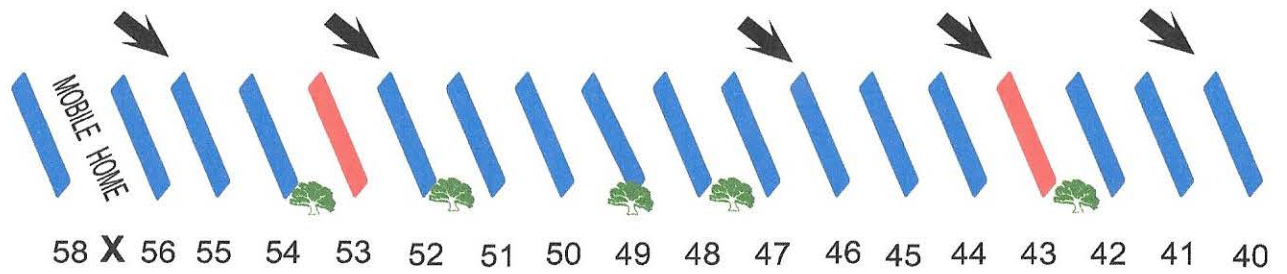

# Site #s on Electrical Boxes

walmart gate  
↑

walmart gate  
↑

Bluebonnet

Yellow Rose

Lone Star

- 30 amp short pull in
- 50 amp pull thru
- 30/50 amp pull thru
- 30/50 amp back in

dumpster