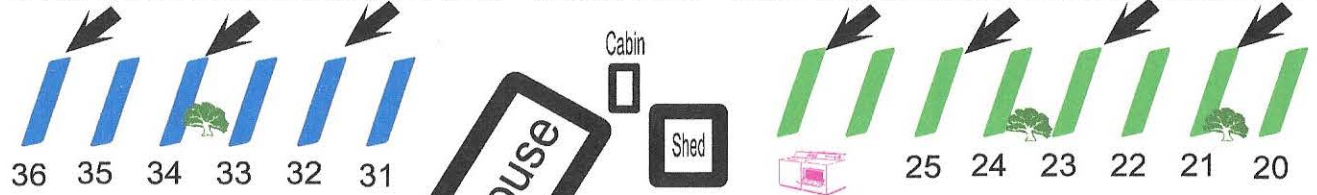

# Site #s on Electrical Boxes

walmart gate  
↑

walmart gate  
↑

Bluebonnet

Yellow Rose

Lone Star

- 30 amp short pull in
- 50 amp pull thru
- 30/50 amp pull thru
- 30/50 amp back in

dumpster