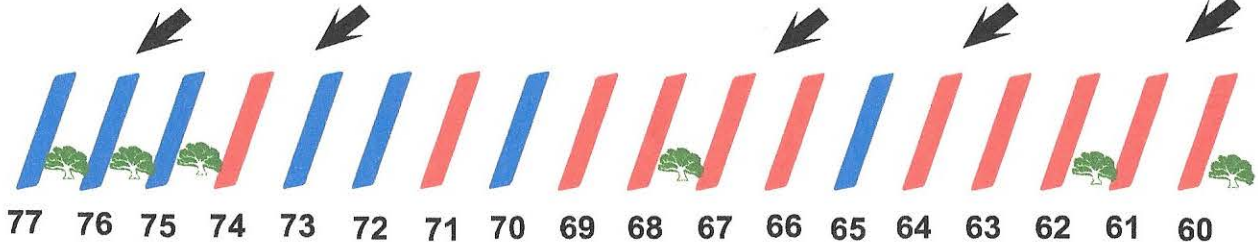

# Site #s on Electrical Boxes

walmart gate  
↑

walmart gate  
↑

Bluebonnet

Yellow Rose

Lone Star

- 30 amp short pull in
- 50 amp pull thru
- 30/50 amp pull thru
- 30/50 amp back in

dumpster