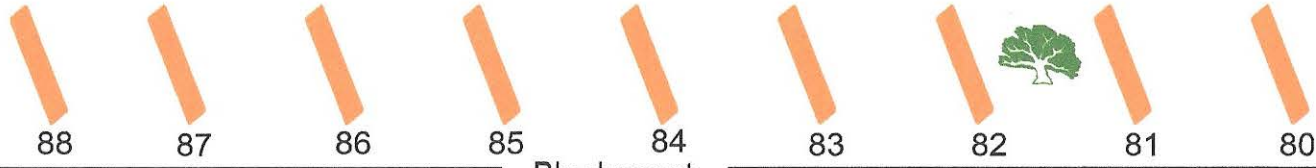

# Site #s on Electrical Boxes

walmart gate  
↑

walmart gate  
↑

Bluebonnet

Yellow Rose

Lone Star

- 30 amp short pull in
- 50 amp pull thru
- 30/50 amp pull thru
- 30/50 amp back in

dumpster