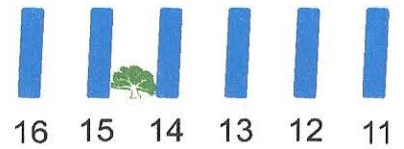

# Site #s on Electrical Boxes

walmart gate  
↑

walmart gate  
↑

Bluebonnet

Yellow Rose

Lone Star

- 30 amp short pull in
- 50 amp pull thru
- 30/50 amp pull thru
- 30/50 amp back in

dumpster